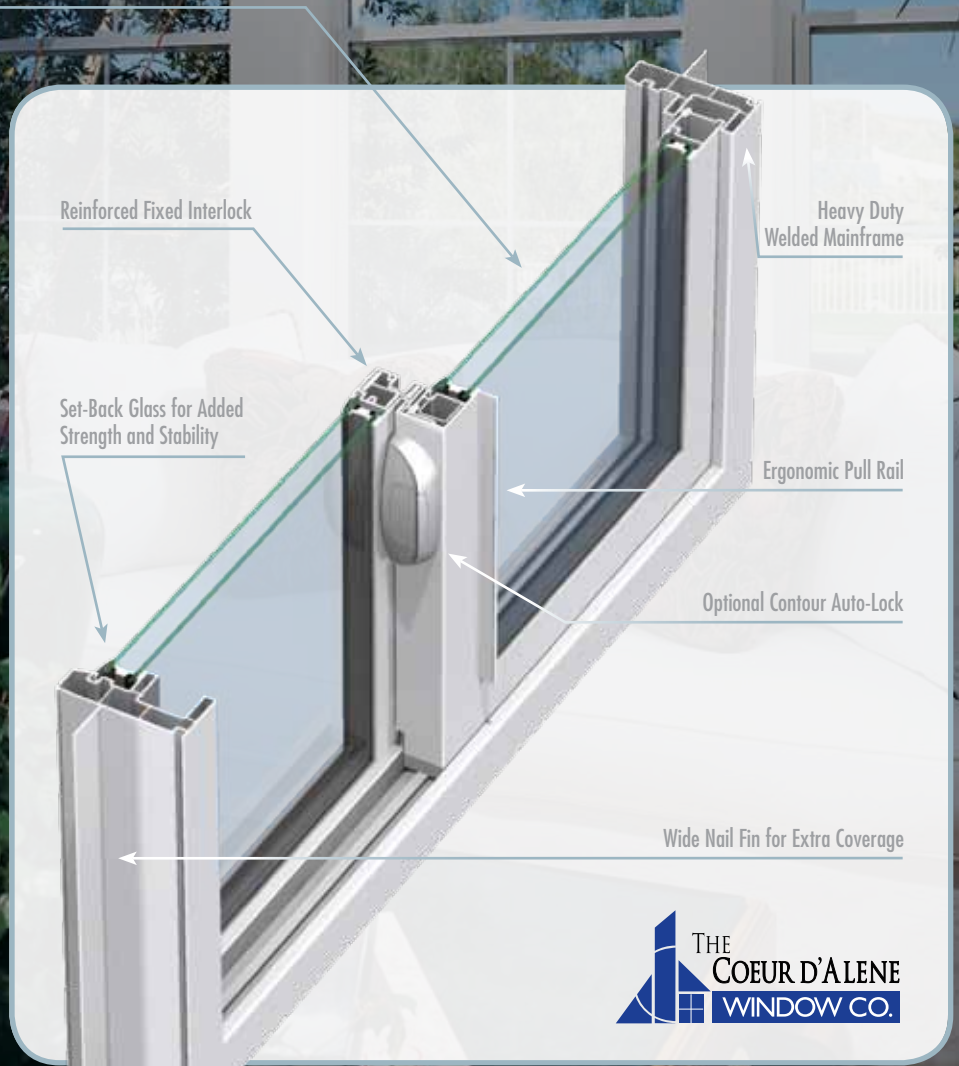

Pend O'reille Series

Single Hung

Single Slide

Picture

Patio Door

## Intelligent Design

Our windows are designed with built in advantages such as internal walls that drain water rather than allowing it to build-up. Our weep holes are off-set to prevent blow back in the wind. Finally, all Coeur d'Alene Series Windows include addition internal walls to improve stability and resistance to temperature change.

# Strength

The Coeur d'Alene Window Company reinforces every operating window in the Coeur d'Alene Window Series family with steel reinforcement at the fixed interlock to ensure years of trouble free operation. Our sliding windows operate on rollers with stainless steel axels to prevent weight and use from taking their toll. The glass on our 3 1/4" frame is set back to prevent the frame from sagging over time.

# Low-e 366

Pend O'reille Windows include Low-e2 glass standard. Your home will stay warmer in the winter and cooler in the summer with our Cardinal Low-e2 glass. For even better performance, upgrade to Low-e 366 or Neat easy-clean glass.